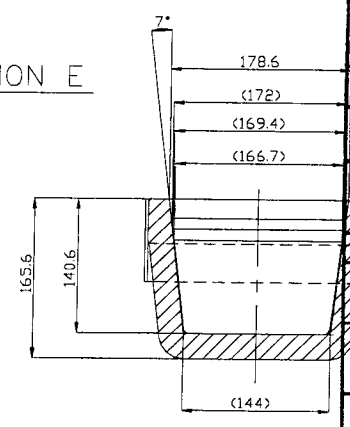

SECTION E

SMg Project Stanwell Magnesium Project	
CERTIFIED SUPPLIER DATA STAMP	
Supplier Data No. <u>Q2050-SA-010-0009/03</u>	
ACCEPTED AS FINAL CERTIFIED DATA YES ☒ NO ☐ Revise & Resubmit.	
NAME <u>Colin LeARD</u>	DATE <u>21/10/03</u>
SIGNATURE <u>[Signature]</u>	
THIS ACCEPTANCE DOES NOT RELIEVE THE SUPPLIER/CONTRACTOR OF ITS RESPONSIBILITY OR LIABILITY UNDER THE PQ/CONTRACT	
CERTIFIED INFORMATION TO BE INCLUDED IN IOM/MDR	

RAYONS NON COTES = 5
EPAISSEURS CONSTANTES = 25
ETAT SURFACE $12.5\sqrt{}$
ETAT SURFACE MACHINE $3\sqrt{}$
DEPOUILLES NON COTES 5°
TOL GEN TF15 EN ACCORD NF 32-013

DOCUMENT NUMBER	REV
Q2050-SA-010-0009	XX

ARTICLE: P012641