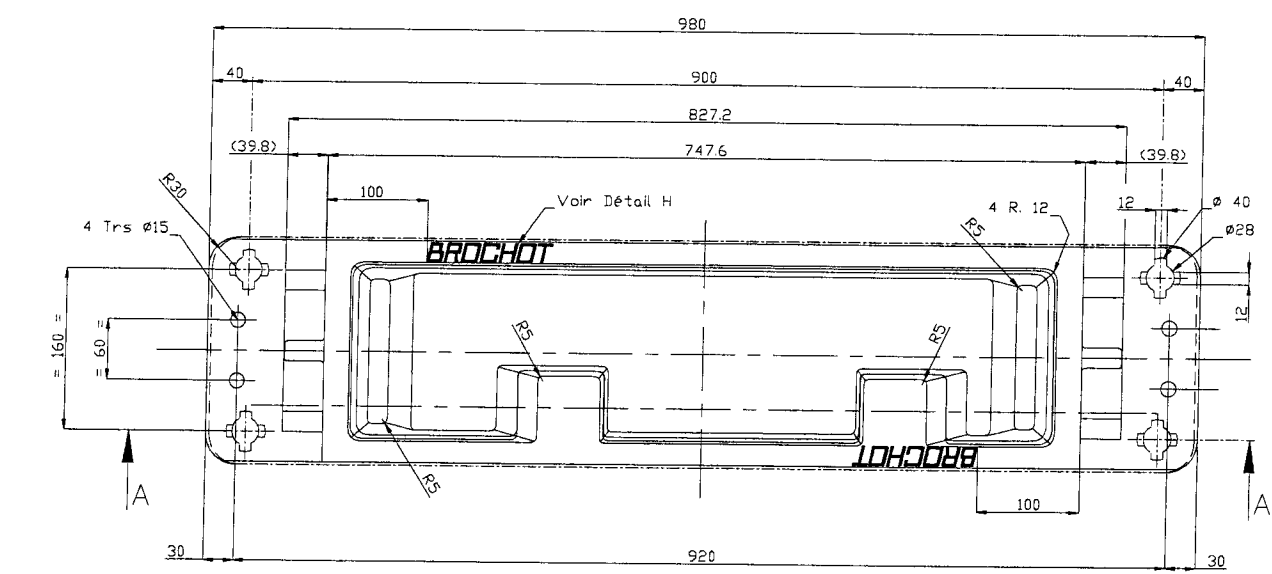

SECTION D

SMg Project Stanwell Magnesium Project	
CERTIFIED SUPPLIER DATA STAMP	
Supplier Data No. <u>Q2050-SA-010-0009/03</u>	
ACCEPTED AS FINAL CERTIFIED DATA YES ☒ NO ☐ Revise & Resubmit.	
NAME <u>Colin LeARD</u>	DATE <u>21/10/03</u>
SIGNATURE <u>[Signature]</u>	
THIS ACCEPTANCE DOES NOT RELIEVE THE SUPPLIER/CONTRACTOR OF ITS RESPONSIBILITY OR LIABILITY UNDER THE PQ/CONTRACT	
CERTIFIED INFORMATION TO BE INCLUDED IN IOM/MDR	

RAYONS NON COTES = 5
EPAISSEURS CONSTANTES = 25
ETAT SURFACE $12.5\sqrt{}$
ETAT SURFACE MACHINE $3\sqrt{}$
DEPOUILLES NON COTES 5°
TOL GEN TF15 EN ACCORD NF 32-013

DOCUMENT NUMBER	REV
Q2050-SA-010-0009	XX

ARTICLE: P012641