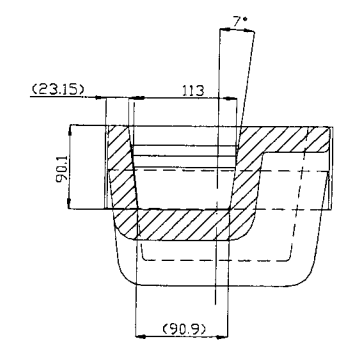

SECTION D

SMg Project Stanwell Magnesium Project	
CERTIFIED SUPPLIER DATA STAMP	
Supplier Data No. <u>Q2050-SA-010-0009/03</u>	
ACCEPTED AS FINAL CERTIFIED DATA YES ☒ NO ☐ Revise & Resubmit.	
NAME <u>Colin LeARD</u>	DATE <u>21/10/03</u>
SIGNATURE <u>[Signature]</u>	
THIS ACCEPTANCE DOES NOT RELIEVE THE SUPPLIER/CONTRACTOR OF ITS RESPONSIBILITY OR LIABILITY UNDER THE PQ/CONTRACT	
CERTIFIED INFORMATION TO BE INCLUDED IN IOM/MDR	

RAYONS NON COTES = 5
EPAISSEURS CONSTANTES = 25
ETAT SURFACE $12.5\sqrt{}$
ETAT SURFACE MACHINE $3\sqrt{}$
DEPOUILLES NON COTES 5°
TOL GEN TF15 EN ACCORD NF 32-013

DOCUMENT NUMBER	REV
Q2050-SA-010-0009	XX

ARTICLE: P012641